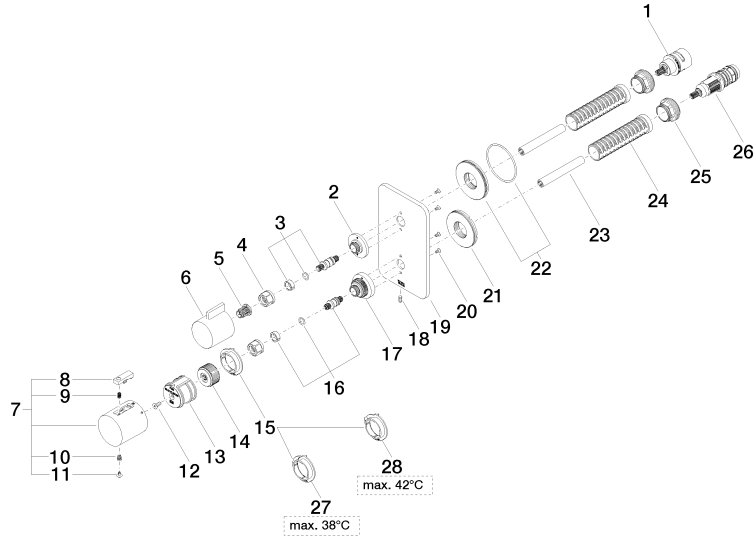

36 425 845

- cover plate 150 x 90 mm
- temperature control handle with safety limit stop at 38°C
- hot water temperature limiter, can be preset

	Chrome	36 425 845-00
	Brushed Platinum	36 425 845-06
	Dark Chrome	36 425 845-19
	Matte Black	36 425 845-33
	Brushed Chrome	36 425 845-93
	Brushed Dark Platinum	36 425 845-99

Recommended miscellaneous

xGRID Attachment set for integrating in the dry wall construction - 12 340 970 90

Required miscellaneous

xGRID Installation track 555 mm - 12 360 970 90

36 425 845

mm [inches]

Certificates

LGA_19385.

DVGW_DW-
6512DN0119.

LGA_19384.

WRAS_1906098.

36 425 845

LISSÉ Concealed thermostat with one function volume control - Chrome

LISSÉ

36 425 845

Spare parts list

No.	Item Number	Name	Quantity used	Delivery time
1	90 90 03 166 00 90	top	1	2
2	09 12 12 053-00	base	1	10
3	04 29 06 111 01-00	spindle	1	10
4	90 23 30 023 00 90	nut	2	2
5	90 12 12 002 00 90	fixing cap	1	2
6	09 20 67 006-00	handle	1	10
7	90 17 33 004 00-00	handle	1	10
8	90 21 33 011 00-13	handle	1	2
9	90 16 02 027 00 90	spring	1	2
10	90 30 30 136 00 90	screw	1	2
11	90 31 20 049 00-00	plug	1	10
12	90 30 30 124 00 90	screw	1	2
13	90 12 12 052 00 90	base	1	2
14	09 12 12 054 90	base	1	2
15	09 28 10 187 90	regulator	1	2
16	04 29 06 024 01-00	spindle	1	10
17	09 12 12 051-00	base	1	10
18	09 31 11 134 90	pin	1	2
19	09 11 02 302-00	plate	1	10
20	09 30 30 157 90	screw	4	2
21	09 30 01 296 90	disc	1	2
22	90 30 01 190 00 90	disc	1	2
23	90 23 01 124 00 90	sleeve	2	2
24	90 18 40 077 01 90	spindle	2	2
25	09 24 04 257 90	nut	2	2
26	90 15 02 013 00 90	cartridge	1	2
27	09 28 10 188 90	regulator	1	2
28	09 28 10 189 90	regulator	1	2